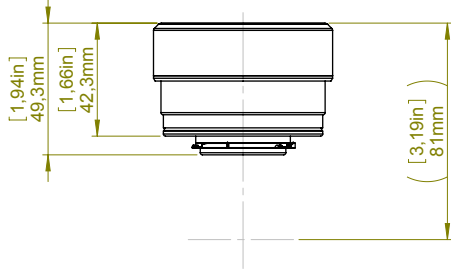

Camera with Lens IR f=13,1 mm (45°)

For additional dimensions see page 1

Modified 2012-04-18	Check CAHA	Drawn by R&D Thermography	FLIR®
Denomination Basic dimensions FLIR A/SC 6xx		Size A3	Sheet 3(9)
		Scale 1:2	Drawing No. T126925
			Size A