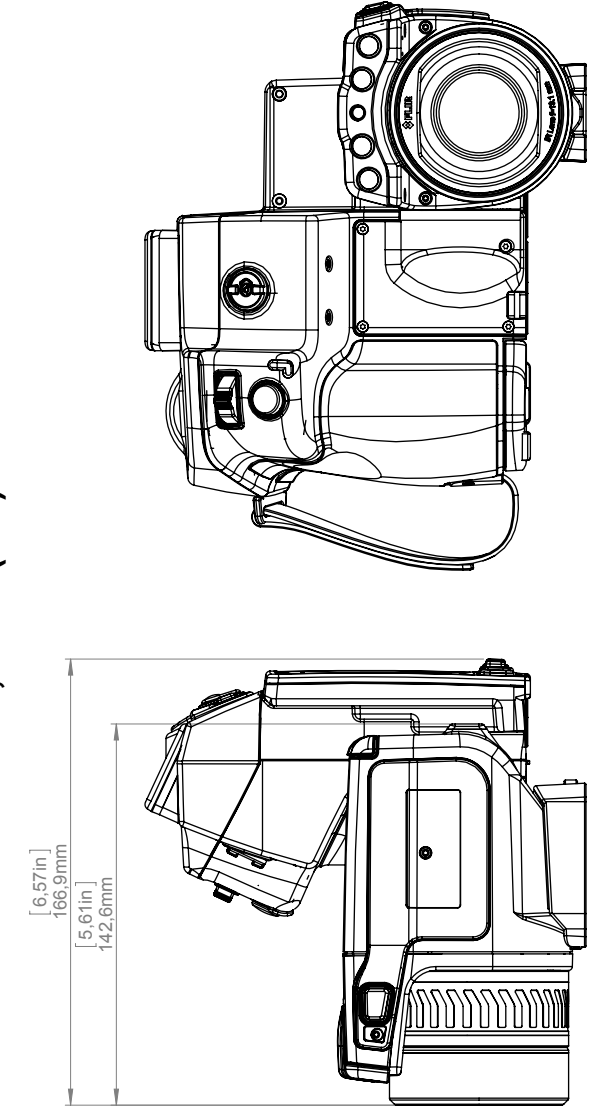

Camera with Lens IR f=13,1 mm (45°)

For additional dimensions see page 1

Modified 2012-04-19
Check CAHA
Drawn by R&D Thermography
Denomination

Basic dimensions FLIR T6xx

Size A3
Scale 1:2
Sheet 3(9)
Drawing No. T127424
Size A