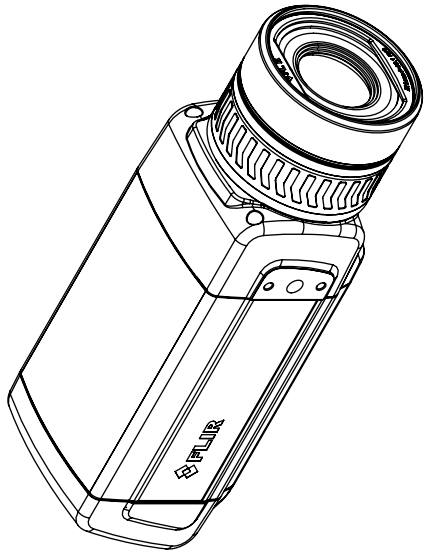

Camera with Lens IR f=13,1 mm (45°)

For additional dimensions see page 1

Modified 2012-04-18	Check CAHA	Drawn by R&D Thermography	FLIR®
Denomination Basic dimensions FLIR A/SC 6xx		Size A3	Sheet 3(9)
		Scale 1:2	Drawing No. T126925
			Size A