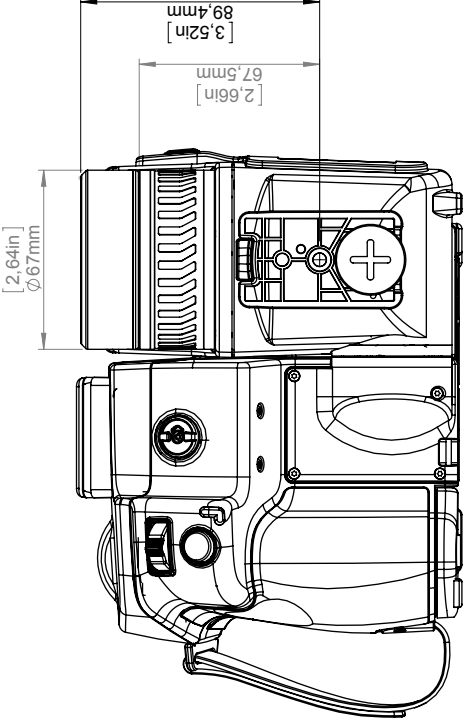

Camera with Lens IR f=13,1 mm (45°)

For additional dimensions see page 1

Modified 2012-04-19
Check CAHA
Drawn by R&D Thermography
Denomination

Basic dimensions FLIR T6xx

Size A3
Scale 1:2
Sheet 3(9)
Drawing No. T127424
Size A