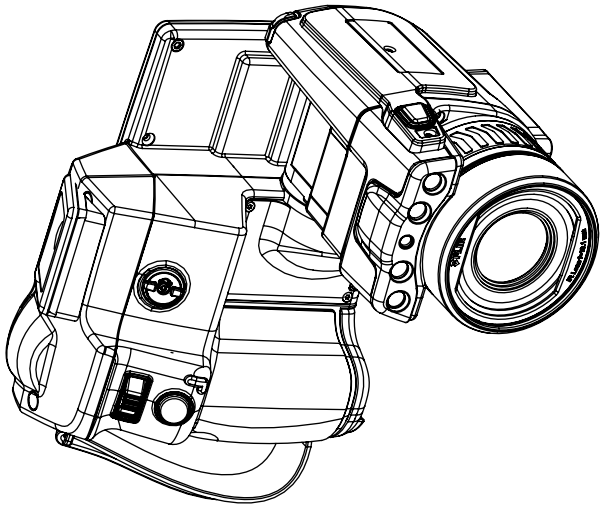

Camera with Lens IR f=13,1 mm (45°)

For additional dimensions see page 1

Modified 2012-04-19
Check CAHA
Drawn by R&D Thermography
Denomination

Basic dimensions FLIR T6xx

Size A3
Scale 1:2
Sheet 3(9)
Drawing No. T127424
Size A