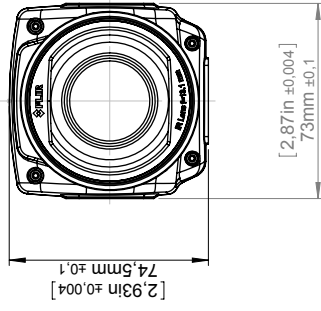

Camera with Lens IR f=13,1 mm (45°)

For additional dimensions see page 1

Modified 2012-04-18	Check CAHA	Drawn by R&D Thermography	FLIR®
Denomination Basic dimensions FLIR A/SC 6xx		Size A3	Sheet 3(9)
		Scale 1:2	Drawing No. T126925
			Size A