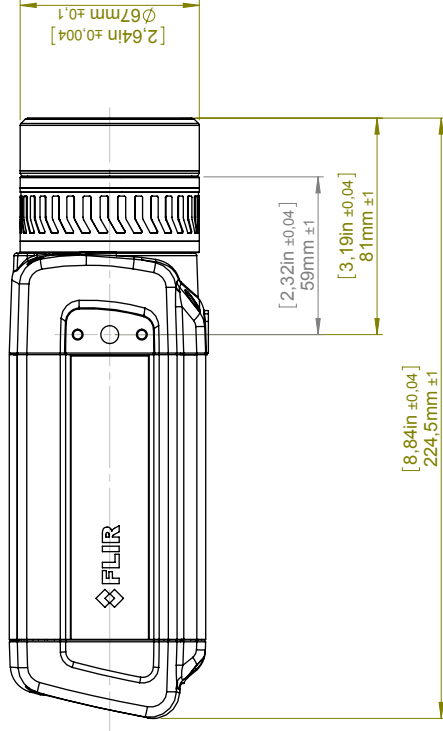

Camera with Lens IR f=13,1 mm (45°)

For additional dimensions see page 1

Modified 2012-04-18	Check CAHA	Drawn by R&D Thermography	FLIR®
Denomination Basic dimensions FLIR A/SC 6xx		Size A3	Sheet 3(9)
		Scale 1:2	Drawing No. T126925
			Size A