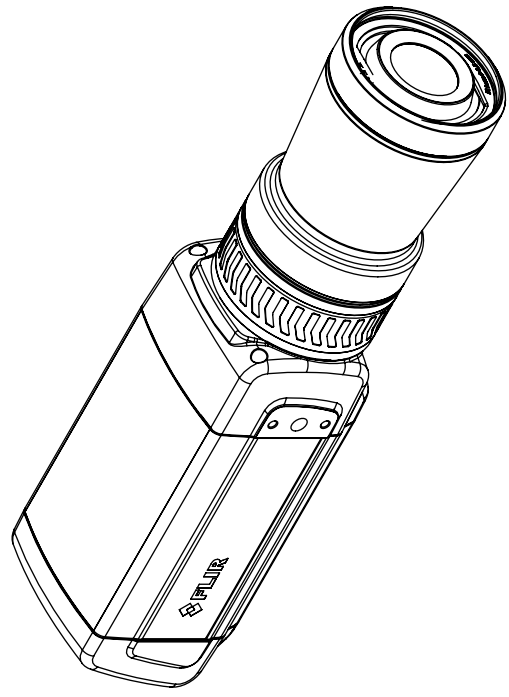

Camera with Lens IR f=6,5 mm (80°)

Product may be subject to US Export Regulations. Please refer to exportquestions@flir.com with any questions. Diversion contrary to US law is prohibited.

For additional dimensions see page 1

Modified 2012-04-18	Check CAHA	Drawn by R&D Thermography	FLIR®
Denomination Basic dimensions FLIR A/SC 6xx			Size A3
			Scale 1:2
			Sheet 2(9)
			Drawing No. T126925
			Size A