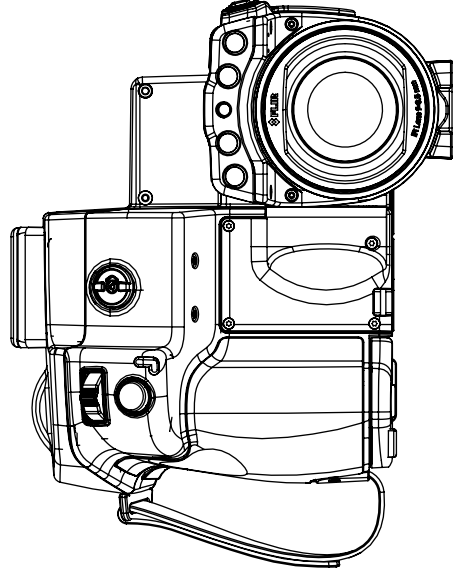

IR lens, f=6.5 mm (80°) with case

P/N: T198065

© 2017, FLIR Systems, Inc.

#T198065; r./42932; en-US

- 55904-8622; FLIR T660 45° (incl. Wi-Fi)
- 55001-0101; FLIR A615 15°
- 55001-0102; FLIR A615 25°
- 55001-0103; FLIR A615 45°
- 55001-0104; FLIR A615 7°
- 55001-0105; FLIR A615 80°
- 55001-0301; FLIR A655sc 15°
- 55001-0302; FLIR A655sc 25°
- 55001-0303; FLIR A655sc 45°
- 55001-0304; FLIR A655sc 7°
- 55001-0305; FLIR A655sc 80°

Camera with Lens IR f=6,5 mm (80°)

© 2012, FLIR Systems, Inc. All rights reserved worldwide. No part of this drawing may be reproduced, stored in a retrieval system, or transmitted in any form, or by any means, electronic, mechanical, photocopying, recording, or otherwise, without written permission from FLIR Systems, Inc. Specifications subject to change without further notice. Dimensional data is based on nominal values. Products may be subject to regional market considerations. License procedures may apply. Product may be subject to US Export Regulations. Please refer to exportquestions@flir.com with any questions. Diversion contrary to US law is prohibited.