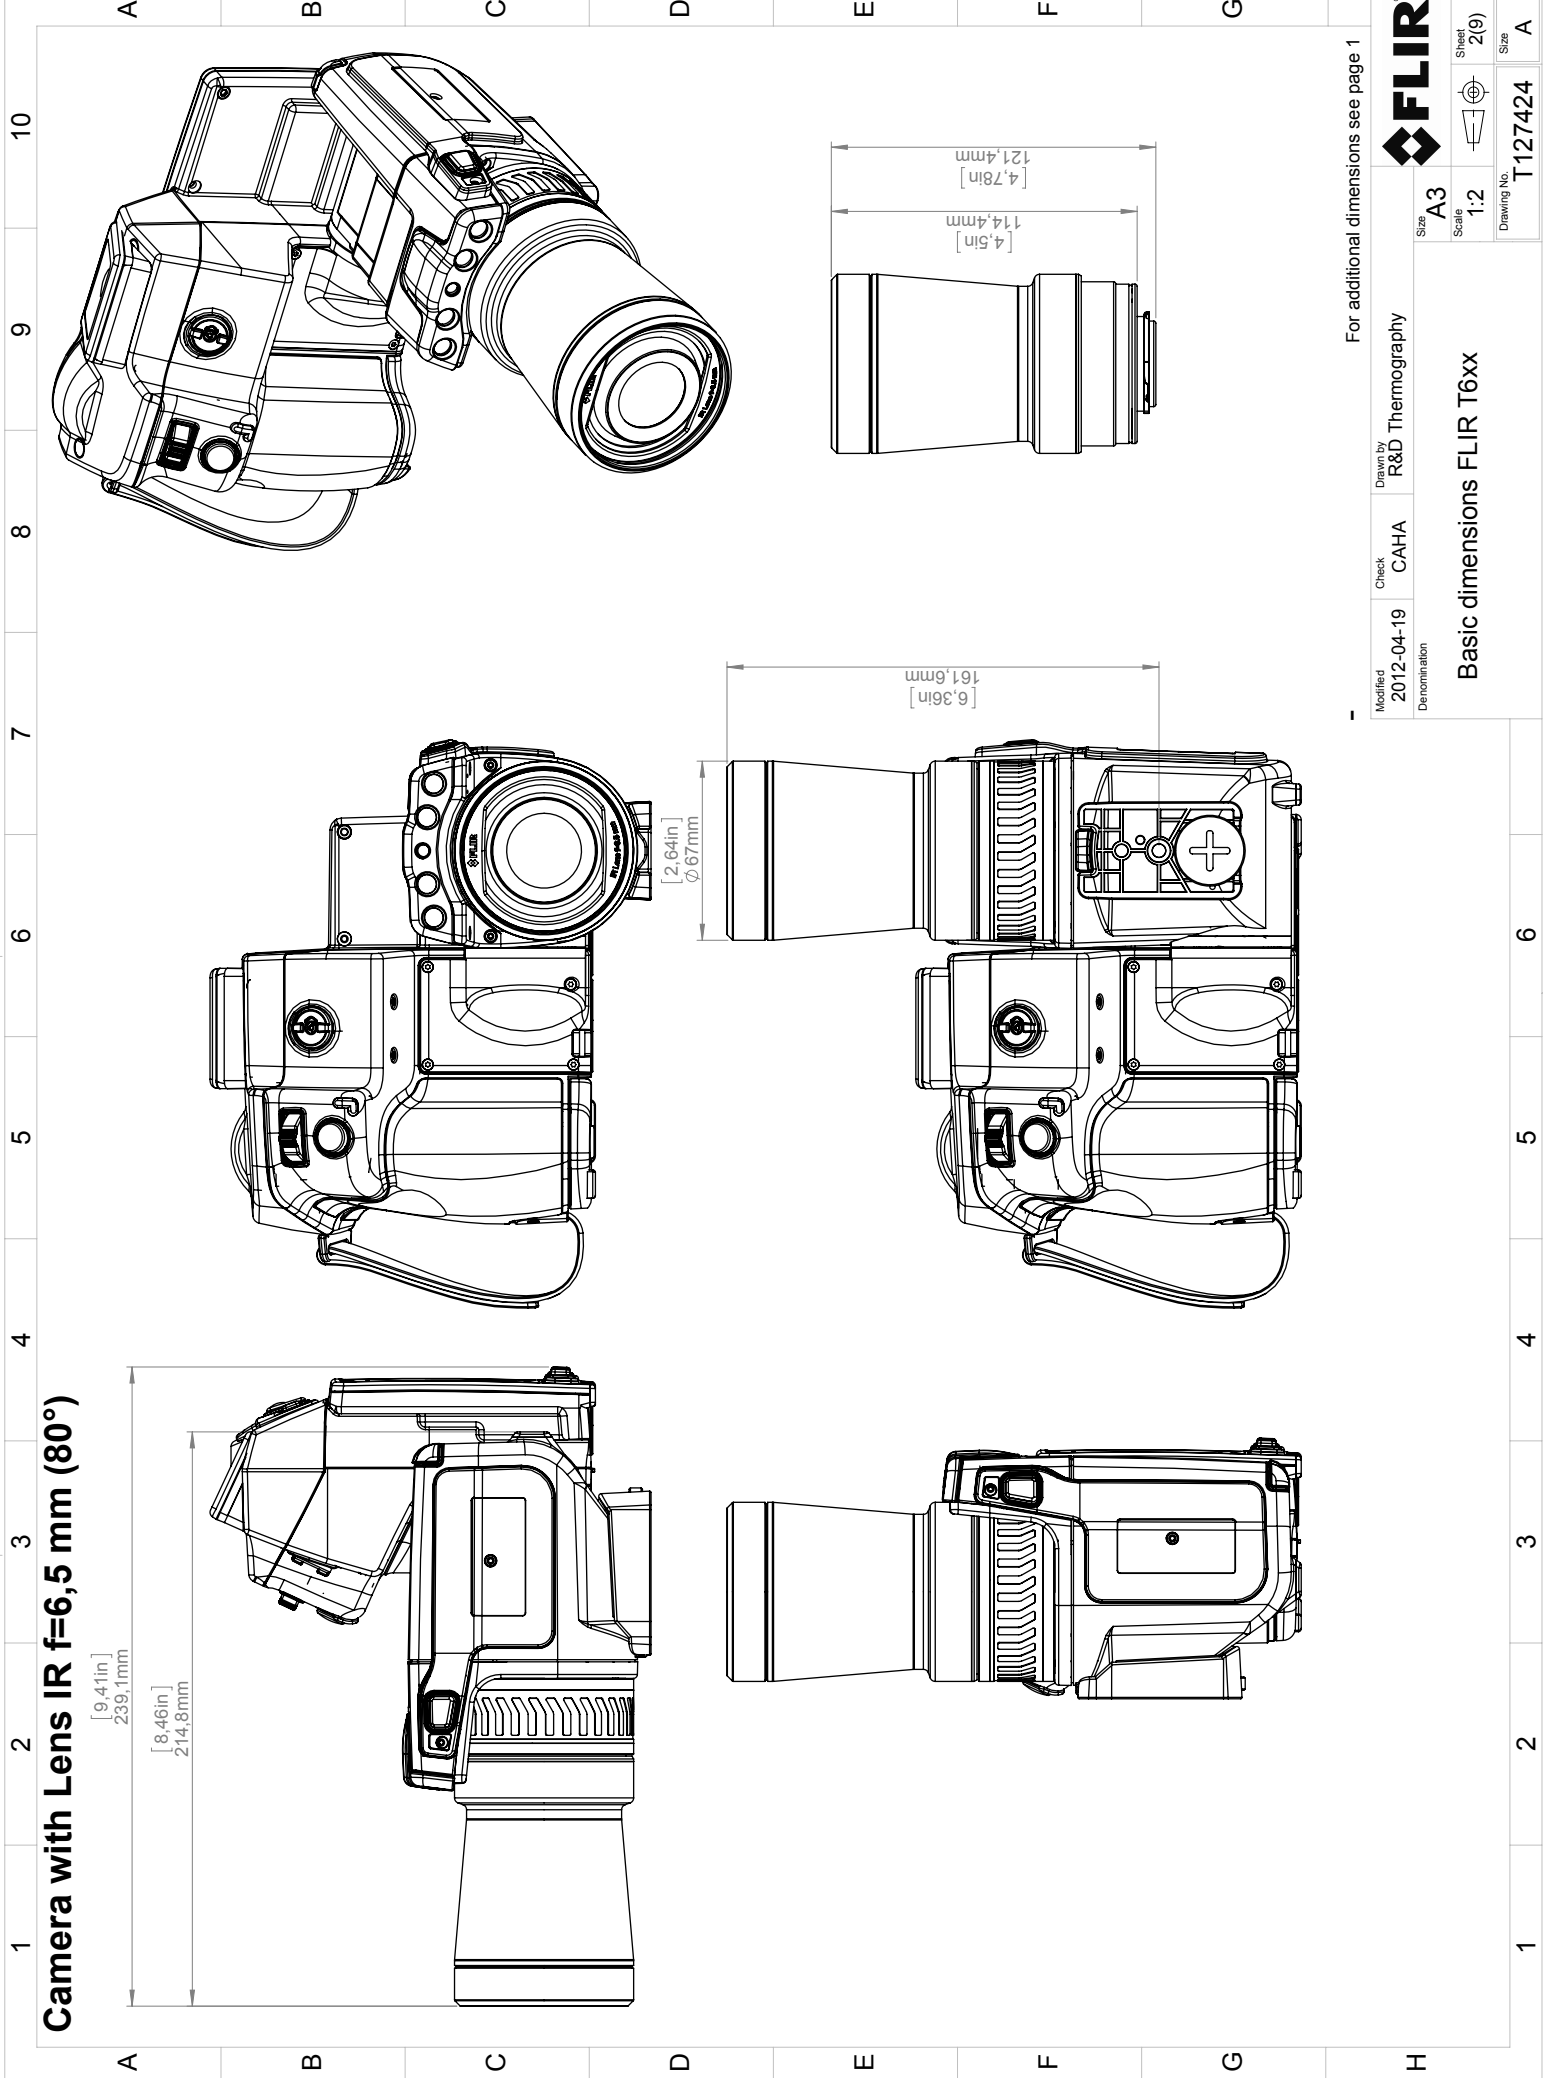

General description	
This wide angle lens has a field of view approximately three times that of the standard 25° lens. This lens is suitable for extremely cramped situations where the operator can not step farther back from the object.	
Imaging and optical data	
Field of view (FOV)	80° × 64.4° (92.8° diagonal)
Minimum focus distance	65 mm (2.6 in.)
Focal length	6.5 mm (0.26 in.)
Spatial resolution (IFOV)	2.62 mrad
Lens identification	Automatic
F-number	1.0
Number of lenses	5 (5 asph)
MTF @ 70% of FOV	Normal requirements (52%)
Distortion	5%
Physical data	
Weight	0.428 kg (0.944 lb.)
Size (L × D)	126 × 67 mm (4.96 × 2.64 in.)
Front lens diameter	25 mm 0.98 in.)
Shipping information	
Packaging, type	Cardboard box
List of contents	<ul style="list-style-type: none"> • Lens • Lens case • Front lens cap • Rear lens cap
Packaging, weight	0.680 kg (1.5 lb.)
Packaging, size	174 × 133 × 133 mm (6.9 × 5.2 × 5.2 in.)
EAN-13	7332558004418
UPC-12	845188004415
Country of origin	Sweden

Camera with Lens IR f=6,5 mm (80°)

© 2012, FLIR Systems, Inc. All rights reserved worldwide. No part of this drawing may be reproduced, stored in a retrieval system, or transmitted in any form, or by any means, electronic, mechanical, photocopying, recording, or otherwise, without written permission from FLIR Systems, Inc. Specifications subject to change without further notice. Dimensional data is based on nominal values. Products may be subject to regional market considerations. License procedures may apply. Product may be subject to US Export Regulations. Please refer to exportquestions@flir.com with any questions. Diversion contrary to US law is prohibited.

For additional dimensions see page 1

Modified 2012-04-19	Check CAHA	Drawn by R&D Thermography	FLIR®
Denomination Basic dimensions FLIR T6xx			Size A3
			Scale 1:2
			Sheet 2(9)
			Drawing No. T127424
			Size A