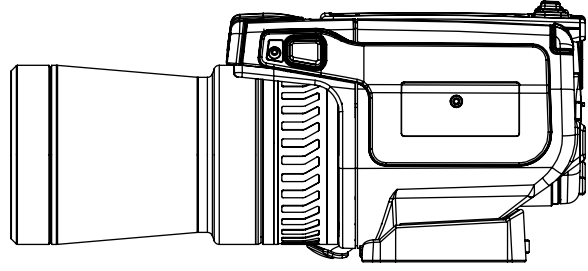

Camera with Lens IR f=6,5 mm (80°)

© 2012, FLIR Systems, Inc. All rights reserved worldwide. No part of this drawing may be reproduced, stored in a retrieval system, or transmitted in any form, or by any means, electronic, mechanical, photocopying, recording, or otherwise, without written permission from FLIR Systems, Inc. Specifications subject to change without further notice. Dimensional data is based on nominal values. Products may be subject to regional market considerations. License procedures may apply. Product may be subject to US Export Regulations. Please refer to exportquestions@flir.com with any questions. Diversion contrary to US law is prohibited.