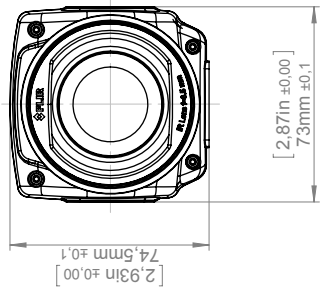

Camera with Lens IR f=6,5 mm (80°)

© 2012, FLIR Systems, Inc. All rights reserved worldwide. No part of this drawing may be reproduced, stored in a retrieval system, or transmitted in any form, or by any means, electronic, mechanical, photocopying, recording, or otherwise, without written permission from FLIR Systems, Inc. Specifications subject to change without further notice. Dimensional data is based on nominal values. Products may be subject to regional market considerations. License procedures may apply. Product may be subject to US Export Regulations. Please refer to exportquestions@flir.com with any questions. Diversion contrary to US law is prohibited.

For additional dimensions see page 1

Modified 2012-04-19	Check CAHA	Drawn by R&D Thermography	FLIR®
Denomination Basic dimensions FLIR T6xx			Size A3
			Scale 1:2
			Sheet 2(9)
			Drawing No. T127424
			Size A

Camera with Lens IR f=6,5 mm (80°)

Product may be subject to US Export Regulations. Please refer to exportquestions@flir.com with any questions. Diversion contrary to US law is prohibited.

For additional dimensions see page 1