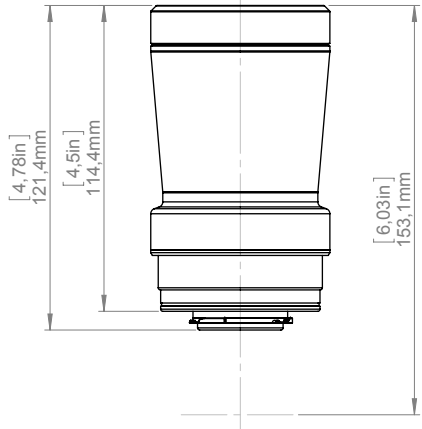

IR lens, f=6.5 mm (80°) with case

P/N: T198065

© 2017, FLIR Systems, Inc.

#T198065; r./42932; en-US

- 55904-8622; FLIR T660 45° (incl. Wi-Fi)
- 55001-0101; FLIR A615 15°
- 55001-0102; FLIR A615 25°
- 55001-0103; FLIR A615 45°
- 55001-0104; FLIR A615 7°
- 55001-0105; FLIR A615 80°
- 55001-0301; FLIR A655sc 15°
- 55001-0302; FLIR A655sc 25°
- 55001-0303; FLIR A655sc 45°
- 55001-0304; FLIR A655sc 7°
- 55001-0305; FLIR A655sc 80°

Camera with Lens IR f=6,5 mm (80°)

© 2012, FLIR Systems, Inc. All rights reserved worldwide. No part of this drawing may be reproduced, stored in a retrieval system, or transmitted in any form, or by any means, electronic, mechanical, photocopying, recording, or otherwise, without written permission from FLIR Systems, Inc. Specifications subject to change without further notice. Dimensional data is based on nominal values. Products may be subject to regional market considerations. License procedures may apply. Product may be subject to US Export Regulations. Please refer to exportquestions@flir.com with any questions. Diversion contrary to US law is prohibited.

For additional dimensions see page 1

Modified 2012-04-19	Check CAHA	Drawn by R&D Thermography	FLIR®
Denomination Basic dimensions FLIR T6xx			Size A3
			Scale 1:2
			Sheet 2(9)
			Drawing No. T127424
			Size A

Camera with Lens IR f=6,5 mm (80°)

Product may be subject to US Export Regulations. Please refer to exportquestions@flir.com with any questions. Diversion contrary to US law is prohibited.

For additional dimensions see page 1