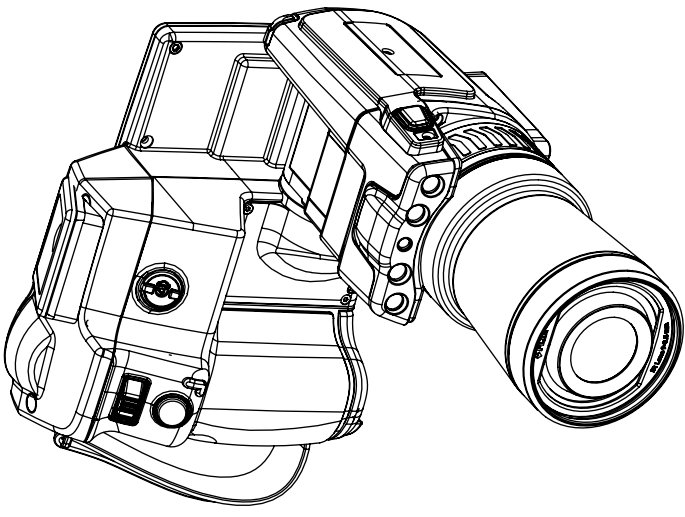

IR lens, f=6.5 mm (80°) with case

P/N: T198065

© 2017, FLIR Systems, Inc.

#T198065; r./42932; en-US

- 55904-8622; FLIR T660 45° (incl. Wi-Fi)
- 55001-0101; FLIR A615 15°
- 55001-0102; FLIR A615 25°
- 55001-0103; FLIR A615 45°
- 55001-0104; FLIR A615 7°
- 55001-0105; FLIR A615 80°
- 55001-0301; FLIR A655sc 15°
- 55001-0302; FLIR A655sc 25°
- 55001-0303; FLIR A655sc 45°
- 55001-0304; FLIR A655sc 7°
- 55001-0305; FLIR A655sc 80°

Camera with Lens IR f=6,5 mm (80°)

© 2012, FLIR Systems, Inc. All rights reserved worldwide. No part of this drawing may be reproduced, stored in a retrieval system, or transmitted in any form, or by any means, electronic, mechanical, photocopying, recording, or otherwise, without written permission from FLIR Systems, Inc. Specifications subject to change without further notice. Dimensional data is based on nominal values. Products may be subject to regional market considerations. License procedures may apply. Product may be subject to US Export Regulations. Please refer to exportquestions@flir.com with any questions. Diversion contrary to US law is prohibited.