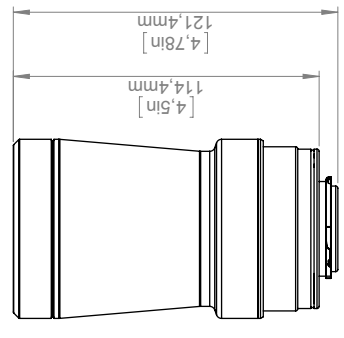

Camera with Lens IR f=6,5 mm (80°)

© 2012, FLIR Systems, Inc. All rights reserved worldwide. No part of this drawing may be reproduced, stored in a retrieval system, or transmitted in any form, or by any means, electronic, mechanical, photocopying, recording, or otherwise, without written permission from FLIR Systems, Inc. Specifications subject to change without further notice. Dimensional data is based on nominal values. Products may be subject to regional market considerations. License procedures may apply. Product may be subject to US Export Regulations. Please refer to exportquestions@flir.com with any questions. Diversion contrary to US law is prohibited.