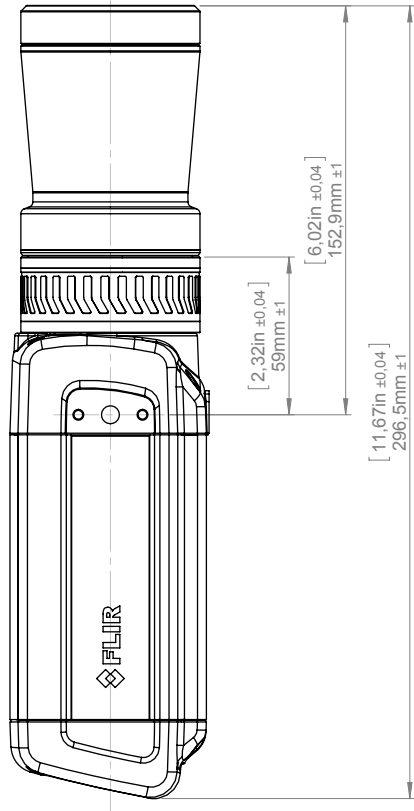

IR lens, f=6.5 mm (80°) with case

P/N: T198065

© 2017, FLIR Systems, Inc.

#T198065; r./42932; en-US

- 55904-8622; FLIR T660 45° (incl. Wi-Fi)
- 55001-0101; FLIR A615 15°
- 55001-0102; FLIR A615 25°
- 55001-0103; FLIR A615 45°
- 55001-0104; FLIR A615 7°
- 55001-0105; FLIR A615 80°
- 55001-0301; FLIR A655sc 15°
- 55001-0302; FLIR A655sc 25°
- 55001-0303; FLIR A655sc 45°
- 55001-0304; FLIR A655sc 7°
- 55001-0305; FLIR A655sc 80°

Camera with Lens IR f=6,5 mm (80°)

© 2012, FLIR Systems, Inc. All rights reserved worldwide. No part of this drawing may be reproduced, stored in a retrieval system, or transmitted in any form, or by any means, electronic, mechanical, photocopying, recording, or otherwise, without written permission from FLIR Systems, Inc. Specifications subject to change without further notice. Dimensional data is based on nominal values. Products may be subject to regional market considerations. License procedures may apply. Product may be subject to US Export Regulations. Please refer to exportquestions@flir.com with any questions. Diversion contrary to US law is prohibited.

For additional dimensions see page 1

Modified 2012-04-19	Check CAHA	Drawn by R&D Thermography	FLIR®
Denomination Basic dimensions FLIR T6xx			Size A3
			Scale 1:2
			Sheet 2(9)
			Drawing No. T127424
			Size A

Camera with Lens IR f=6,5 mm (80°)

Product may be subject to US Export Regulations. Please refer to exportquestions@flir.com with any questions. Diversion contrary to US law is prohibited.

For additional dimensions see page 1