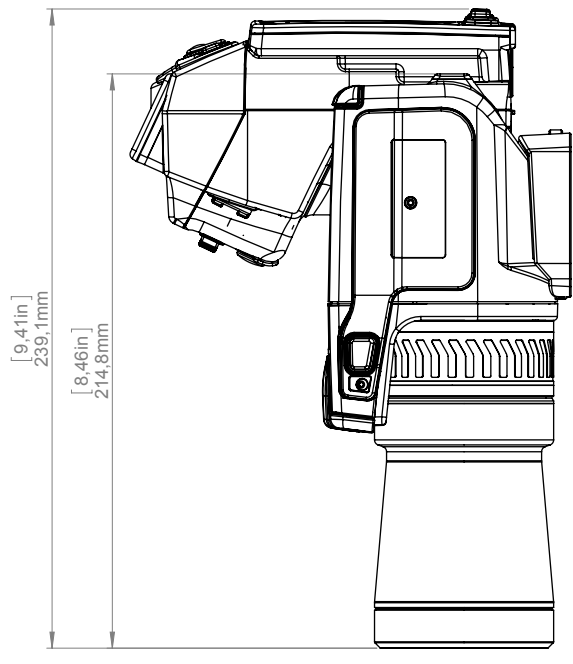

IR lens, f=6.5 mm (80°) with case

P/N: T198065

© 2017, FLIR Systems, Inc.

#T198065; r./42932; en-US

- 55904-8622; FLIR T660 45° (incl. Wi-Fi)
- 55001-0101; FLIR A615 15°
- 55001-0102; FLIR A615 25°
- 55001-0103; FLIR A615 45°
- 55001-0104; FLIR A615 7°
- 55001-0105; FLIR A615 80°
- 55001-0301; FLIR A655sc 15°
- 55001-0302; FLIR A655sc 25°
- 55001-0303; FLIR A655sc 45°
- 55001-0304; FLIR A655sc 7°
- 55001-0305; FLIR A655sc 80°

Camera with Lens IR f=6,5 mm (80°)

© 2012, FLIR Systems, Inc. All rights reserved worldwide. No part of this drawing may be reproduced, stored in a retrieval system, or transmitted in any form, or by any means, electronic, mechanical, photocopying, recording, or otherwise, without written permission from FLIR Systems, Inc. Specifications subject to change without further notice. Dimensional data is based on nominal values. Products may be subject to regional market considerations. License procedures may apply. Product may be subject to US Export Regulations. Please refer to exportquestions@flir.com with any questions. Diversion contrary to US law is prohibited.

Camera with Lens IR f=6,5 mm (80°)

Product may be subject to US Export Regulations. Please refer to exportquestions@flir.com with any questions. Diversion contrary to US law is prohibited.

For additional dimensions see page 1