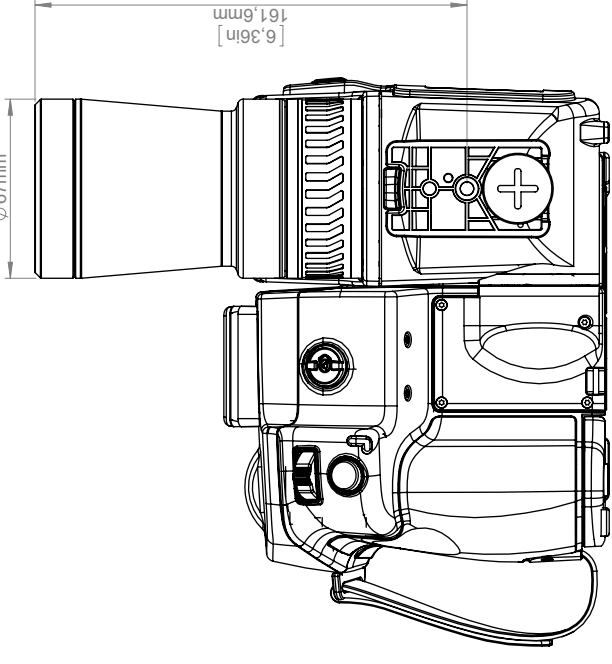

IR lens, f=6.5 mm (80°) with case

P/N: T198065

© 2017, FLIR Systems, Inc.

#T198065; r./42932; en-US

- 55904-8622; FLIR T660 45° (incl. Wi-Fi)
- 55001-0101; FLIR A615 15°
- 55001-0102; FLIR A615 25°
- 55001-0103; FLIR A615 45°
- 55001-0104; FLIR A615 7°
- 55001-0105; FLIR A615 80°
- 55001-0301; FLIR A655sc 15°
- 55001-0302; FLIR A655sc 25°
- 55001-0303; FLIR A655sc 45°
- 55001-0304; FLIR A655sc 7°
- 55001-0305; FLIR A655sc 80°

Camera with Lens IR f=6,5 mm (80°)

© 2012, FLIR Systems, Inc. All rights reserved worldwide. No part of this drawing may be reproduced, stored in a retrieval system, or transmitted in any form, or by any means, electronic, mechanical, photocopying, recording, or otherwise, without written permission from FLIR Systems, Inc. Specifications subject to change without further notice. Dimensional data is based on nominal values. Products may be subject to regional market considerations. License procedures may apply. Product may be subject to US Export Regulations. Please refer to exportquestions@flir.com with any questions. Diversion contrary to US law is prohibited.