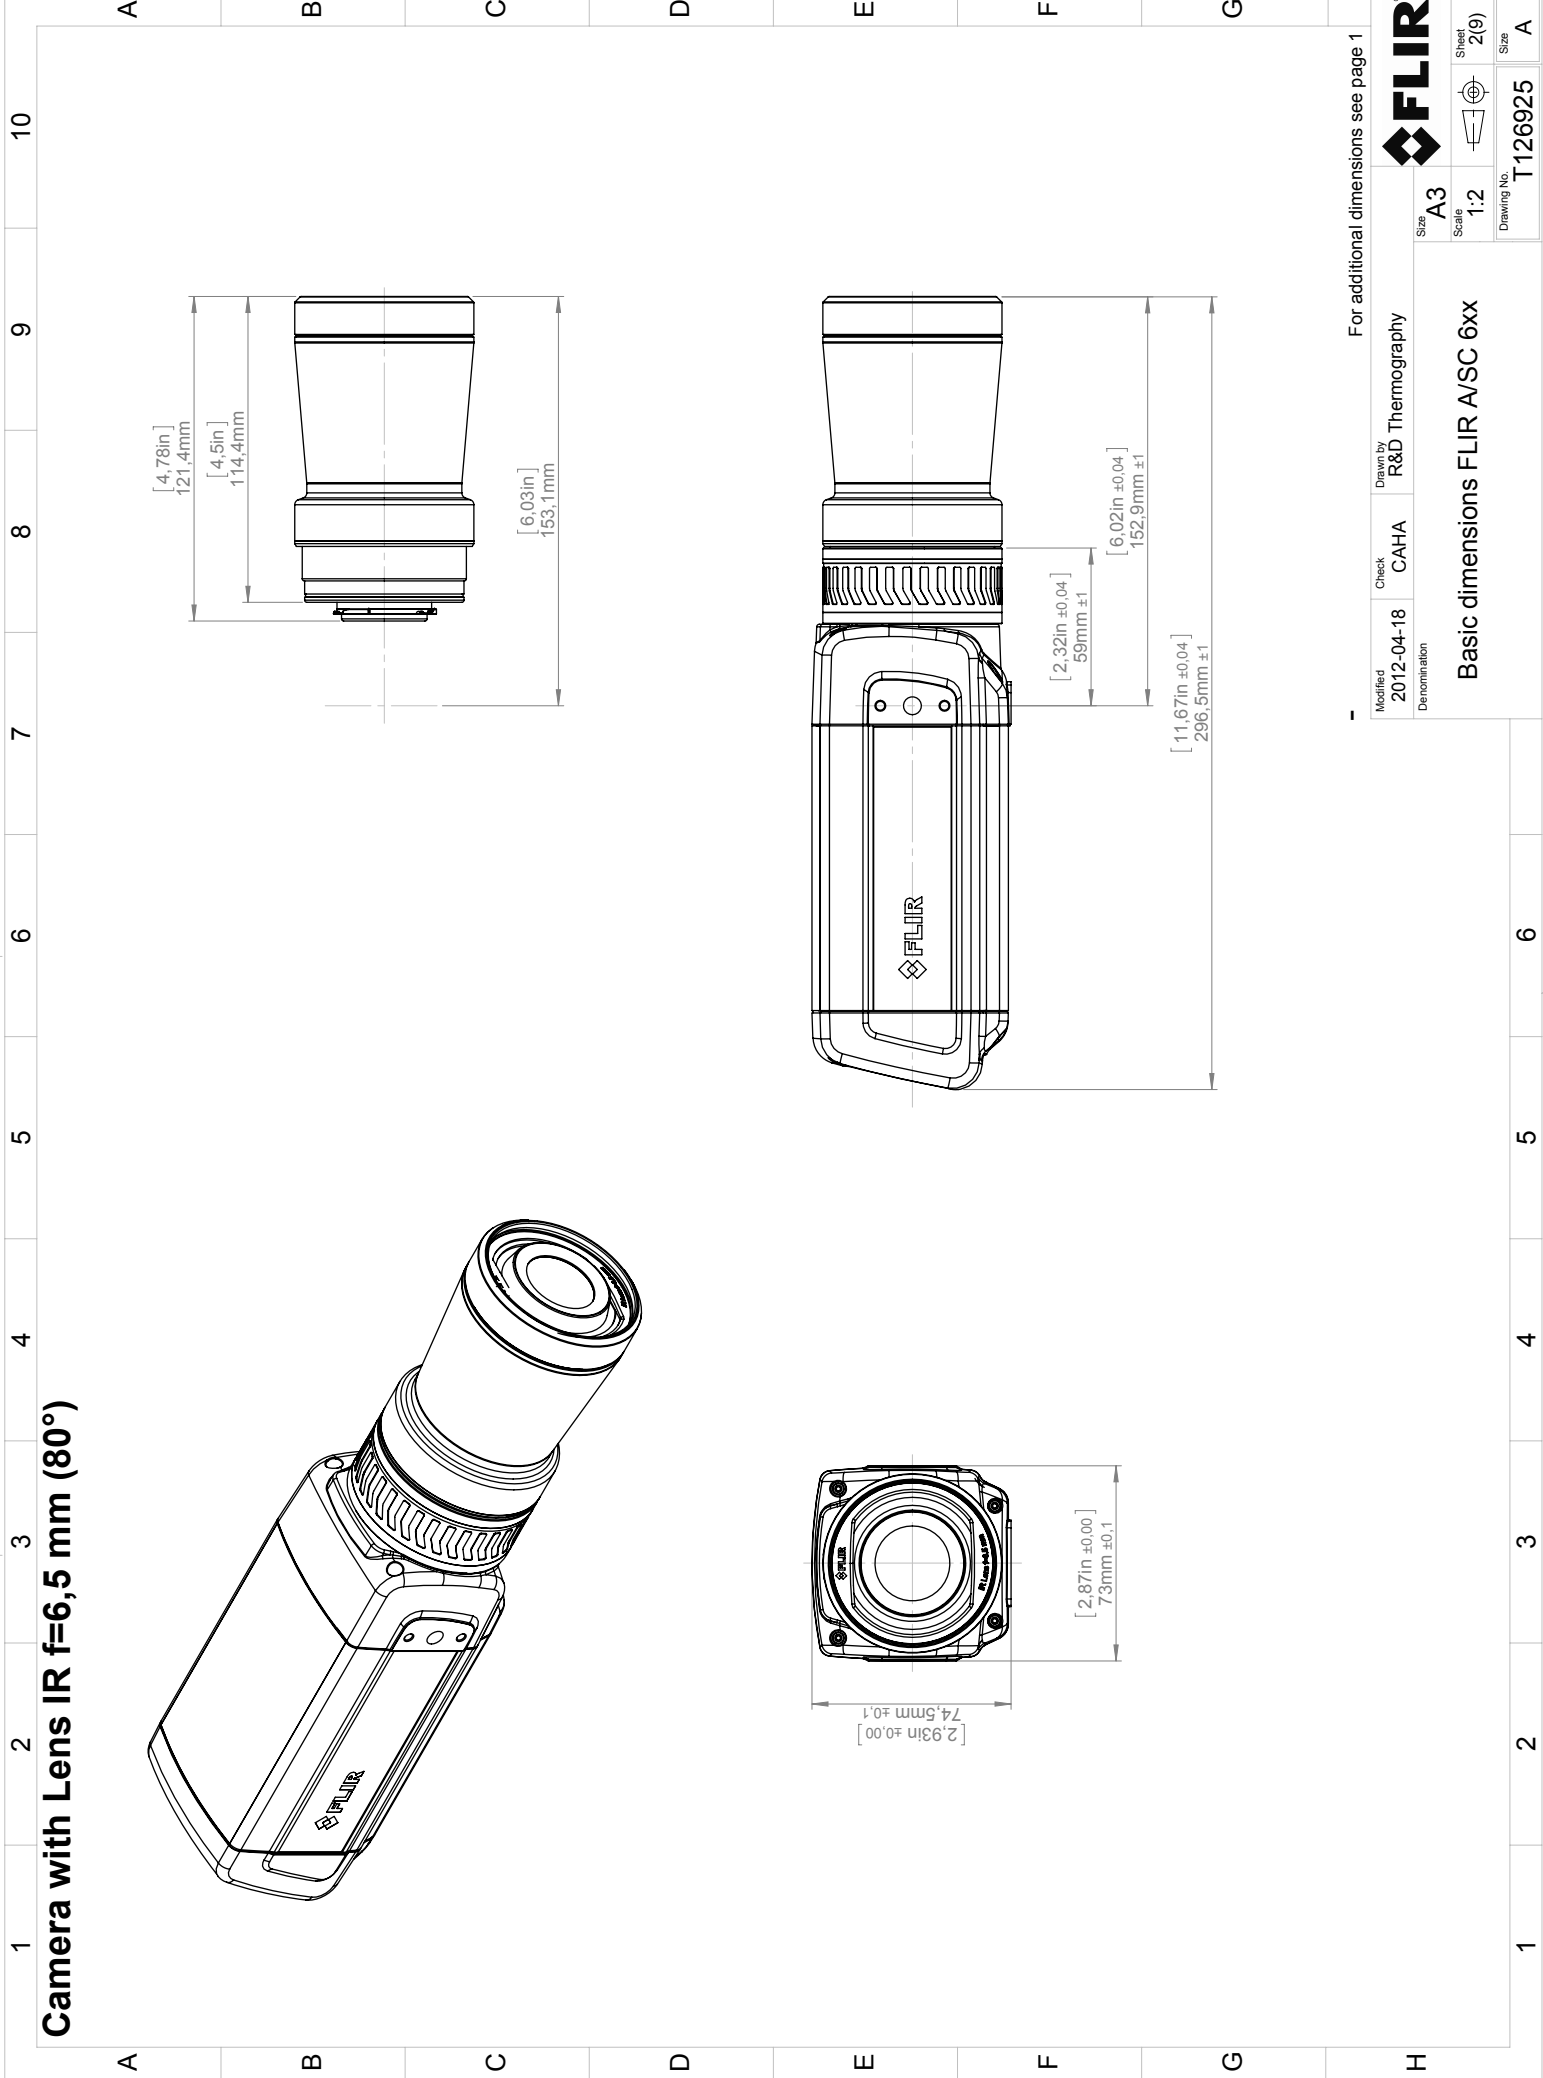

Camera with Lens IR f=6,5 mm (80°)

Product may be subject to US Export Regulations. Please refer to exportquestions@flir.com with any questions. Diversion contrary to US law is prohibited.

For additional dimensions see page 1

Modified 2012-04-18	Check CAHA	Drawn by R&D Thermography	FLIR®
Denomination Basic dimensions FLIR A/SC 6xx			Size A3
			Scale 1:2
			Sheet 2(9)
			Drawing No. T126925
			Size A