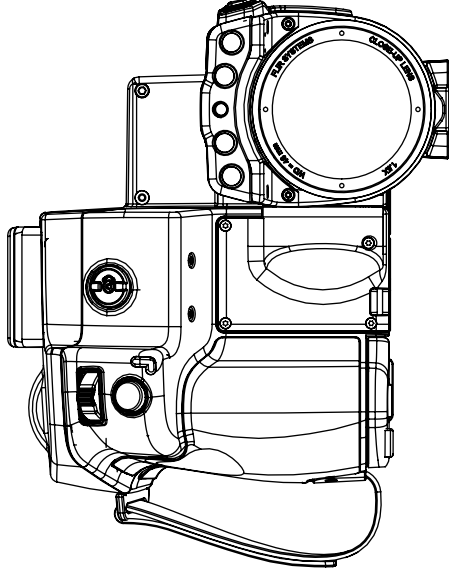

General description	
For R&D usage or development purposes. As an example looking at PCB's or small electronic components.	
Imaging and optical data	
Field of view (FOV)	16 × 12 mm (20 mm diagonally)
Magnifying factor	1.5x
Working distance	46 mm
Depth of field	0.21 mm
Focal length	62 mm
Spatial resolution (IFOV)	25 µm
Lens identification	Automatic
F-number	1.1
Number of lenses	4 (4 asph)
MTF @ 70% of FOV	Normal requirements (52%)
Distortion	< 3%
Physical data	
Weight	0.48 kg (1.1 lb.)
Size (L × D)	86 × 67 mm
Front lens diameter	52 mm
Shipping information	
Packaging, type	Cardboard box
List of contents	<ul style="list-style-type: none"> • Lens • Front lens cap • Rear lens cap • Case • Instruction for mounting close-up lenses
Packaging, weight	0.737 kg (1.6 lb.)
Packaging, size	172 × 131 × 133 mm (6.8 × 5.2 × 5.2 in.)
EAN-13	73325585552
UPC-12	84518805764
Country of origin	Sweden

Close-up IR lens, 1.5x (25 µm) with case

P/N: T198066

© 2017, FLIR Systems, Inc.

#T198066; r./42932; en-US

- 55904-8524; FLIR T660 25° and 15° w/case
- 55904-8525; FLIR T660 25° and 45° w/case
- 55904-8623; FLIR T660 45° (incl. Wi-Fi and Ext. cal.)
- 55904-8622; FLIR T660 45° (incl. Wi-Fi)
- 55001-0102; FLIR A615 25°
- 55001-0103; FLIR A615 45°
- 55001-0302; FLIR A655sc 25°
- 55001-0303; FLIR A655sc 45°

For additional dimensions see page 1			
Modified 2012-04-18	Check CAHA	Drawn by R&D Thermography	Size A3
Denomination Basic dimensions FLIR A/SC 6xx		Scale 1:2	Sheet 7(9)
		Drawing No. T126925	Size A

Camera with Close-up lens 1,5X (25 µm)