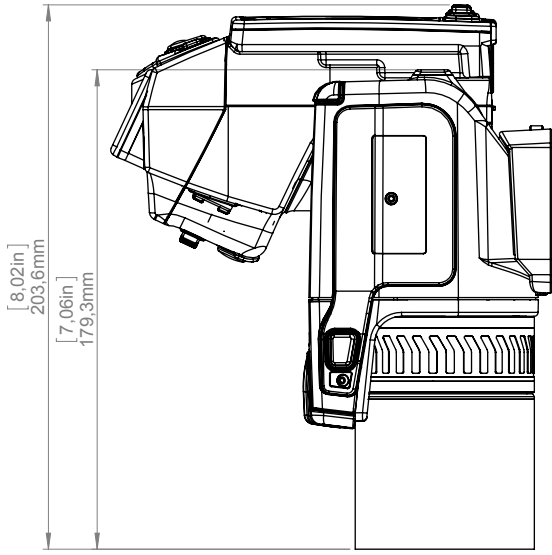

General description	
For R&D usage or development purposes. As an example looking at PCB's or small electronic components.	
Imaging and optical data	
Field of view (FOV)	16 × 12 mm (20 mm diagonally)
Magnifying factor	1.5x
Working distance	46 mm
Depth of field	0.21 mm
Focal length	62 mm
Spatial resolution (IFOV)	25 µm
Lens identification	Automatic
F-number	1.1
Number of lenses	4 (4 asph)
MTF @ 70% of FOV	Normal requirements (52%)
Distortion	< 3%
Physical data	
Weight	0.48 kg (1.1 lb.)
Size (L × D)	86 × 67 mm
Front lens diameter	52 mm
Shipping information	
Packaging, type	Cardboard box
List of contents	<ul style="list-style-type: none"> • Lens • Front lens cap • Rear lens cap • Case • Instruction for mounting close-up lenses
Packaging, weight	0.737 kg (1.6 lb.)
Packaging, size	172 × 131 × 133 mm (6.8 × 5.2 × 5.2 in.)
EAN-13	73325585552
UPC-12	84518805764
Country of origin	Sweden

Close-up IR lens, 1.5x (25 µm) with case

P/N: T198066

© 2017, FLIR Systems, Inc.

#T198066; r./42932; en-US

- 55904-8524; FLIR T660 25° and 15° w/case
- 55904-8525; FLIR T660 25° and 45° w/case
- 55904-8623; FLIR T660 45° (incl. Wi-Fi and Ext. cal.)
- 55904-8622; FLIR T660 45° (incl. Wi-Fi)
- 55001-0102; FLIR A615 25°
- 55001-0103; FLIR A615 45°
- 55001-0302; FLIR A655sc 25°
- 55001-0303; FLIR A655sc 45°

For additional dimensions see page 1			
Modified 2012-04-18	Check CAHA	Drawn by R&D Thermography	Size A3
Denomination Basic dimensions FLIR A/SC 6xx		Scale 1:2	Sheet 7(9)
		Drawing No. T126925	Size A

Camera with Close-up lens 1,5X (25 µm)

[2,64in]
Ø67mm

For additional dimensions see page 1

Modified 2012-04-19
Denomination

Check CAHA

Drawn by R&D Thermography

Basic dimensions FLIR T6xx

Size A3

Scale 1:2