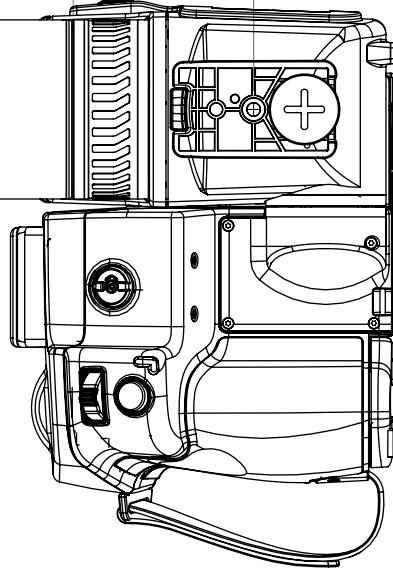

General description	
For R&D usage or development purposes. As an example looking at PCB's or small electronic components.	
Imaging and optical data	
Field of view (FOV)	16 × 12 mm (20 mm diagonally)
Magnifying factor	1.5x
Working distance	46 mm
Depth of field	0.21 mm
Focal length	62 mm
Spatial resolution (IFOV)	25 µm
Lens identification	Automatic
F-number	1.1
Number of lenses	4 (4 asph)
MTF @ 70% of FOV	Normal requirements (52%)
Distortion	< 3%
Physical data	
Weight	0.48 kg (1.1 lb.)
Size (L × D)	86 × 67 mm
Front lens diameter	52 mm
Shipping information	
Packaging, type	Cardboard box
List of contents	<ul style="list-style-type: none"> • Lens • Front lens cap • Rear lens cap • Case • Instruction for mounting close-up lenses
Packaging, weight	0.737 kg (1.6 lb.)
Packaging, size	172 × 131 × 133 mm (6.8 × 5.2 × 5.2 in.)
EAN-13	73325585552
UPC-12	84518805764
Country of origin	Sweden

Camera with Close-up lens 1,5X (25 µm)

© 2012, FLIR Systems, Inc. All rights reserved worldwide. No part of this drawing may be reproduced, stored in a retrieval system, or transmitted in any form, or by any means, electronic, mechanical, photocopying, recording, or otherwise, without written permission from FLIR Systems, Inc. Specifications subject to change without further notice. Dimensional data is based on nominal values. Products may be subject to regional market considerations. License procedures may apply. Product may be subject to US Export Regulations. Please refer to exportquestions@flir.com with any questions. Diversion contrary to US law is prohibited.

For additional dimensions see page 1			
Modified 2012-04-18	Check CAHA	Drawn by R&D Thermography	Size A3
Denomination Basic dimensions FLIR A/SC 6xx		Scale 1:2	Sheet 7(9)
		Drawing No. T126925	Size A

Camera with Close-up lens 1,5X (25 µm)

[2,64in]
Ø67mm

For additional dimensions see page 1

Modified 2012-04-19
Denomination

Check CAHA

Drawn by R&D Thermography

Basic dimensions FLIR T6xx

Size A3

Scale 1:2