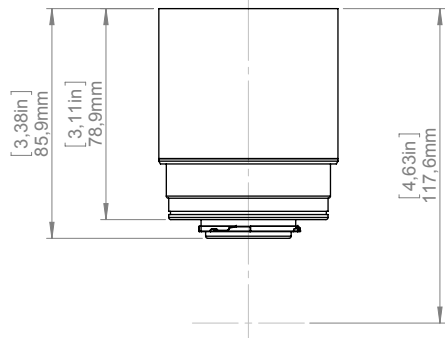

Camera with Close-up lens 1,5X (25 µm)

For additional dimensions see page 1			
Modified 2012-04-18	Check CAHA	Drawn by R&D Thermography	Size A3
Denomination Basic dimensions FLIR A/SC 6xx		Scale 1:2	Sheet 7(9)
		Drawing No. T126925	Size A