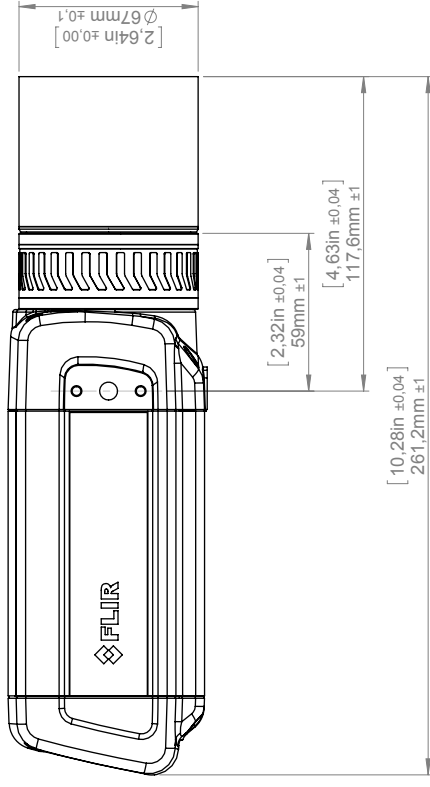

Camera with Close-up lens 1,5X (25 µm)

For additional dimensions see page 1			
Modified 2012-04-18	Check CAHA	Drawn by R&D Thermography	Size A3
Denomination Basic dimensions FLIR A/SC 6xx		Scale 1:2	Sheet 7(9)
		Drawing No. T126925	Size A