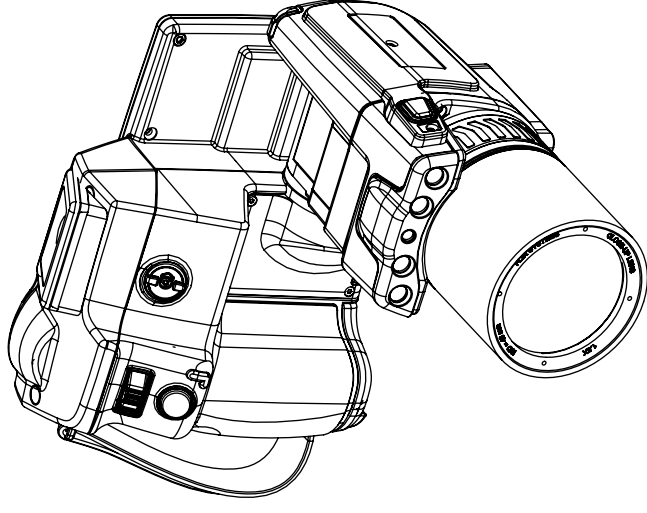

General description	
For R&D usage or development purposes. As an example looking at PCB's or small electronic components.	
Imaging and optical data	
Field of view (FOV)	16 × 12 mm (20 mm diagonally)
Magnifying factor	1.5x
Working distance	46 mm
Depth of field	0.21 mm
Focal length	62 mm
Spatial resolution (IFOV)	25 µm
Lens identification	Automatic
F-number	1.1
Number of lenses	4 (4 asph)
MTF @ 70% of FOV	Normal requirements (52%)
Distortion	< 3%
Physical data	
Weight	0.48 kg (1.1 lb.)
Size (L × D)	86 × 67 mm
Front lens diameter	52 mm
Shipping information	
Packaging, type	Cardboard box
List of contents	<ul style="list-style-type: none"> • Lens • Front lens cap • Rear lens cap • Case • Instruction for mounting close-up lenses
Packaging, weight	0.737 kg (1.6 lb.)
Packaging, size	172 × 131 × 133 mm (6.8 × 5.2 × 5.2 in.)
EAN-13	73325585552
UPC-12	84518805764
Country of origin	Sweden

Close-up IR lens, 1.5x (25 µm) with case

P/N: T198066

© 2017, FLIR Systems, Inc.

#T198066; r./42932; en-US

- 55904-8524; FLIR T660 25° and 15° w/case
- 55904-8525; FLIR T660 25° and 45° w/case
- 55904-8623; FLIR T660 45° (incl. Wi-Fi and Ext. cal.)
- 55904-8622; FLIR T660 45° (incl. Wi-Fi)
- 55001-0102; FLIR A615 25°
- 55001-0103; FLIR A615 45°
- 55001-0302; FLIR A655sc 25°
- 55001-0303; FLIR A655sc 45°

For additional dimensions see page 1			
Modified 2012-04-18	Check CAHA	Drawn by R&D Thermography	Size A3
Denomination Basic dimensions FLIR A/SC 6xx		Scale 1:2	Sheet 7(9)
		Drawing No. T126925	Size A

Camera with Close-up lens 1,5X (25 µm)