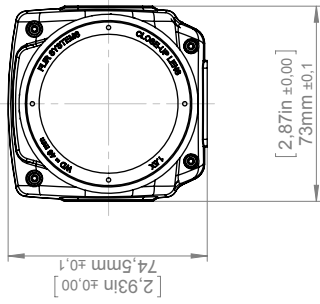

Camera with Close-up lens 1,5X (25 µm)

For additional dimensions see page 1			
Modified 2012-04-18	Check CAHA	Drawn by R&D Thermography	Size A3
Denomination Basic dimensions FLIR A/SC 6xx		Scale 1:2	Sheet 7(9)
		Drawing No. T126925	Size A